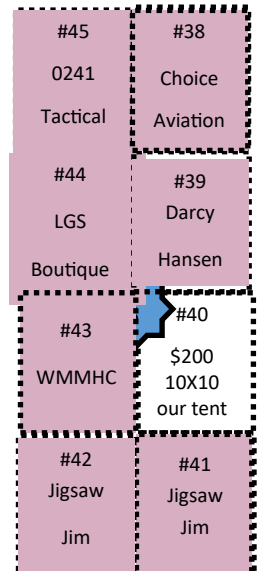

CAMPING

TICKETS

NORTH GATE

BEEF BARN

WASH RACKS

POWER POLE

GRANDSTAND BLEACHERS

ARENA

Fancy brick area measures 33 feet from end of building N/S

BEEF BARN

POULTRY/DAIRY BARN

RABBIT BARN

Event Center