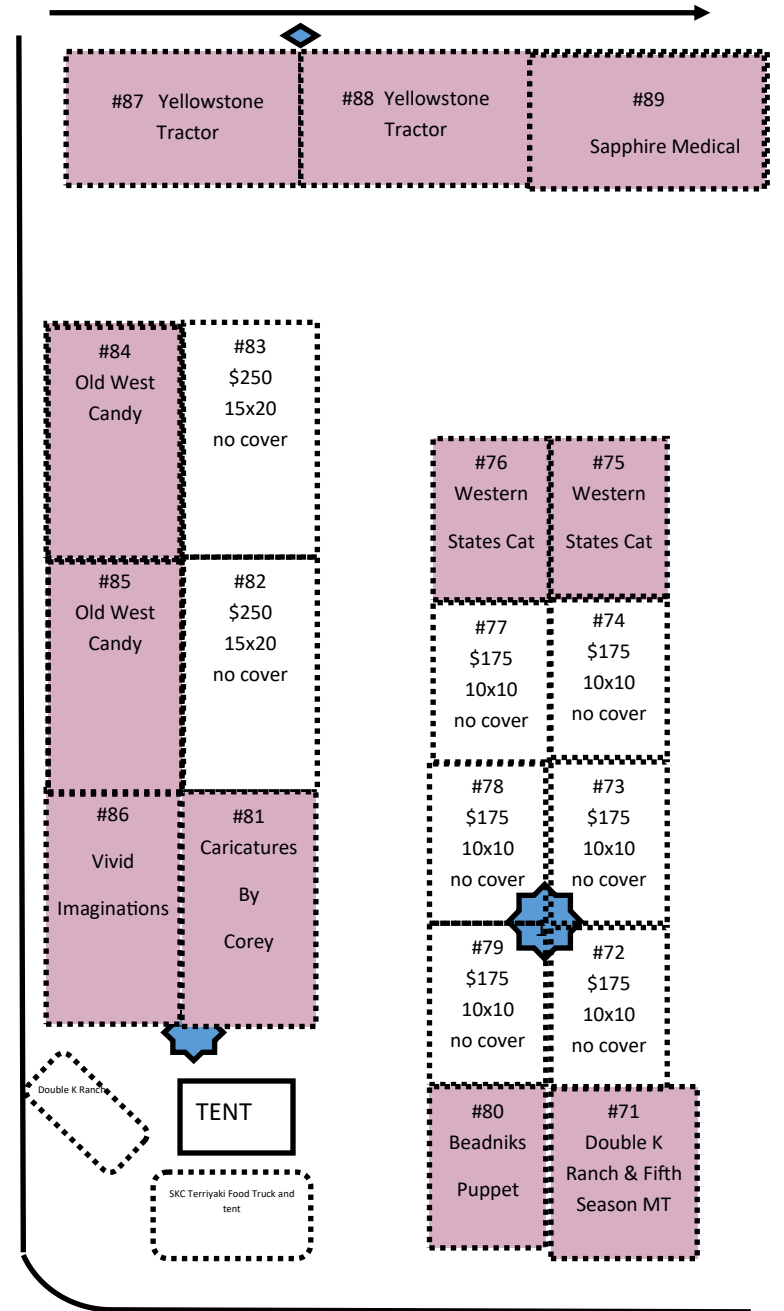

CAMPING

TICKETS

NORTH GATE

BEEF BARN

WASH RACKS

POWER POLE

GRANDSTAND BLEACHERS

ARENA

Fancy brick area measures 33 feet from end of building N/S

BEEF BARN

POULTRY/DAIRY BARN

RABBIT BARN

Event Center