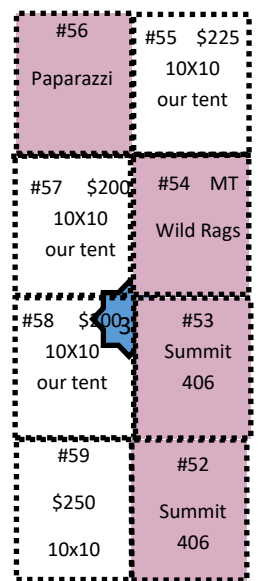

CAMPING

TICKETS

NORTH GATE

BEEF BARN

WASH RACKS

POWER POLE

GRANDSTAND BLEACHERS

ARENA

Fancy brick area measures 33 feet from end of building N/S

BEEF BARN

POULTRY/DAIRY BARN

RABBIT BARN

Event Center