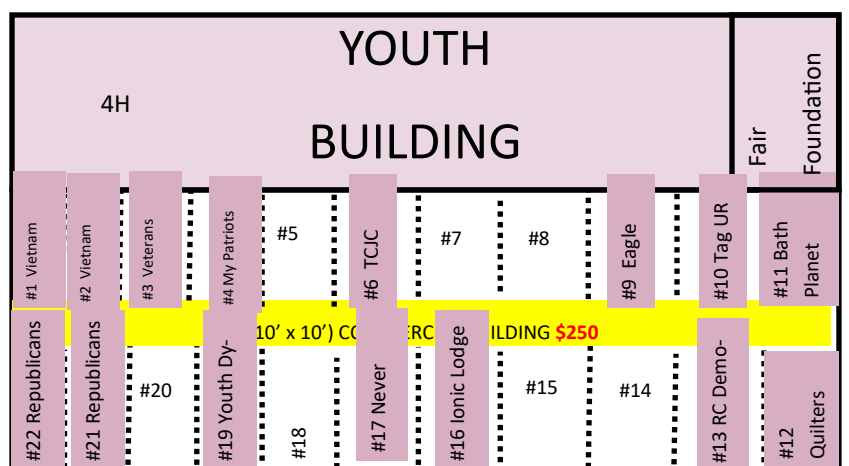

CAMPING

TICKETS

NORTH GATE

BEEF BARN

WASH RACKS

POWER POLE

GRANDSTAND BLEACHERS

ARENA

Fancy brick area measures 33 feet from end of building N/S

BEEF BARN

POULTRY/DAIRY BARN

RABBIT BARN

Event Center