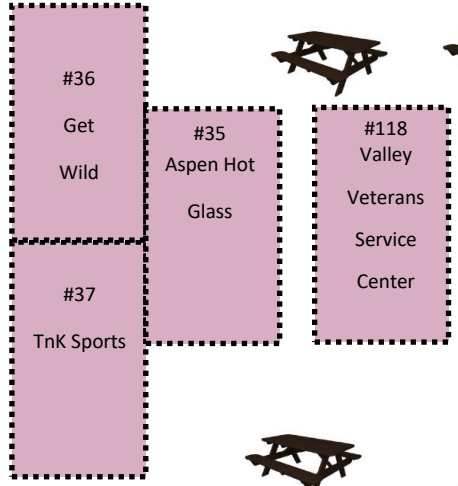

CAMPING

TICKETS

NORTH GATE

BEEF BARN

WASH RACKS

POWER POLE

GRANDSTAND BLEACHERS

ARENA

Fancy brick area measures 33 feet from end of building N/S

BEEF BARN

POULTRY/DAIRY BARN

RABBIT BARN

Event Center