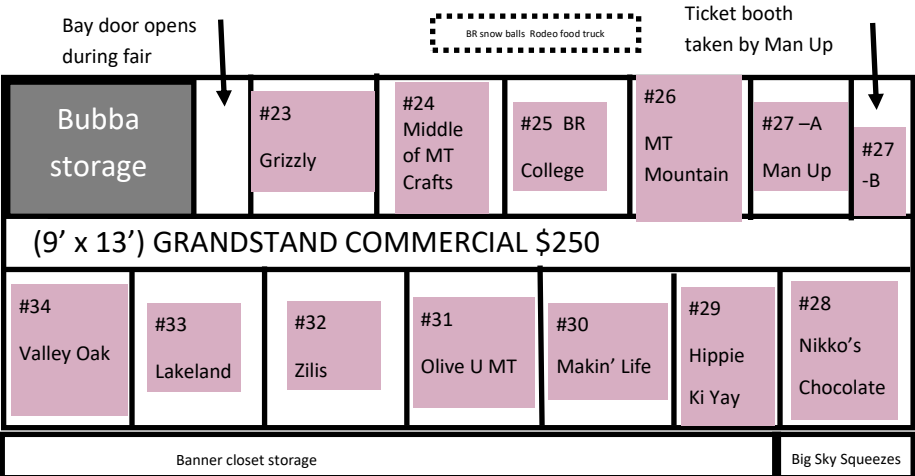

CAMPING

TICKETS

NORTH GATE

BEEF BARN

WASH RACKS

POWER POLE

GRANDSTAND BLEACHERS

ARENA

Fancy brick area measures 33 feet from end of building N/S

BEEF BARN

POULTRY/DAIRY BARN

RABBIT BARN

Event Center