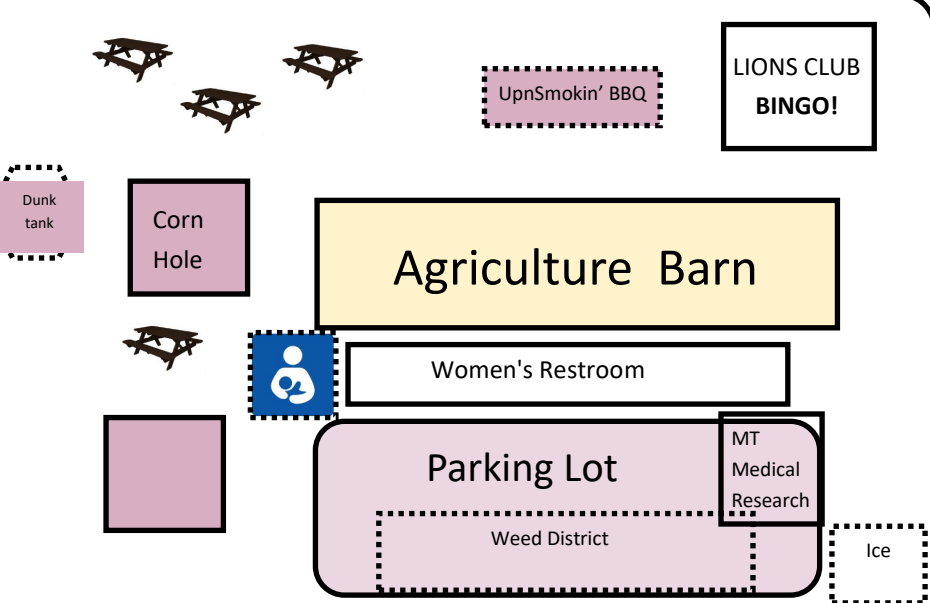

CAMPING

TICKETS

NORTH GATE

BEEF BARN

WASH RACKS

POWER POLE

GRANDSTAND BLEACHERS

ARENA

Fancy brick area measures 33 feet from end of building N/S

BEEF BARN

POULTRY/DAIRY BARN

RABBIT BARN

Event Center