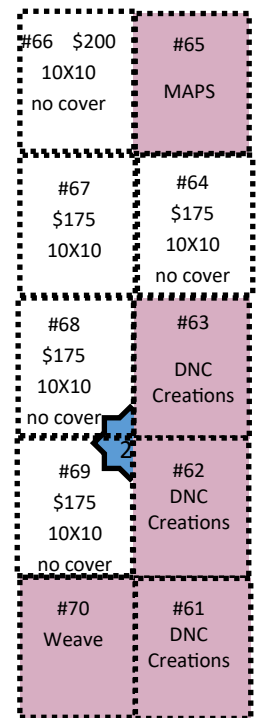

CAMPING

TICKETS

NORTH GATE

BEEF BARN

WASH RACKS

POWER POLE

GRANDSTAND BLEACHERS

ARENA

Fancy brick area measures 33 feet from end of building N/S

BEEF BARN

POULTRY/DAIRY BARN

RABBIT BARN

Event Center