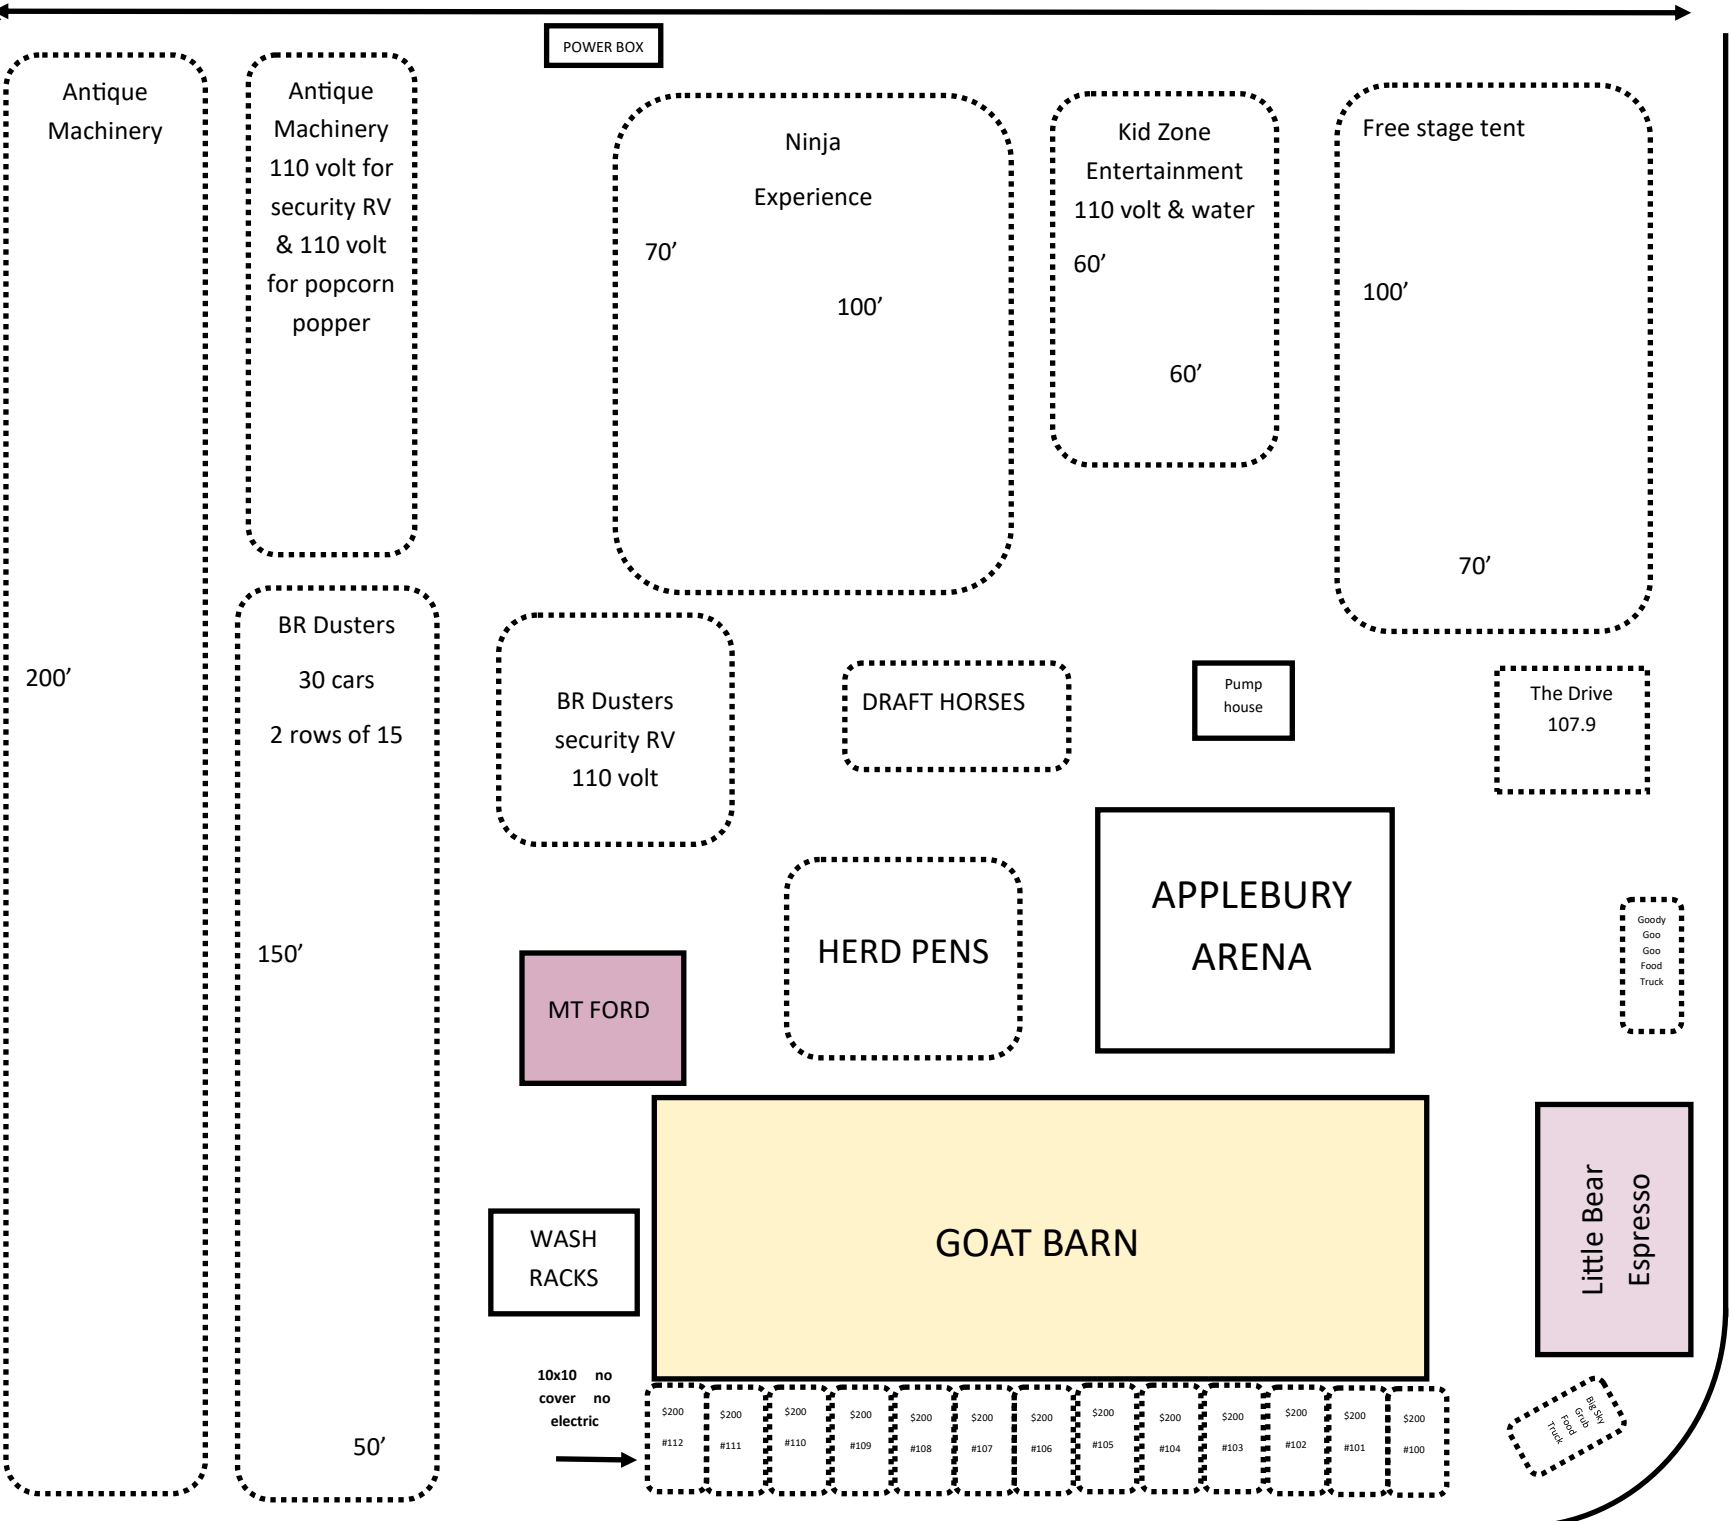

CAMPING

TICKETS

NORTH GATE

BEEF BARN

WASH RACKS

POWER POLE

GRANDSTAND BLEACHERS

ARENA

Fancy brick area measures 33 feet from end of building N/S

BEEF BARN

POULTRY/DAIRY BARN

RABBIT BARN

Event Center