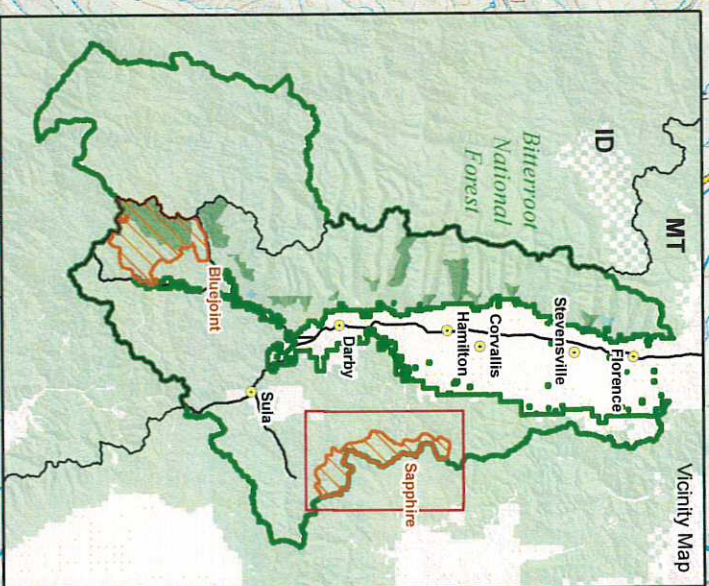

**Bitterroot National Forest
Darby Ranger District**

-  Montana Wilderness Study Areas
-  Forest Boundary

**Sapphire
Wilderness
Study Area**

Date: 2/12/2018